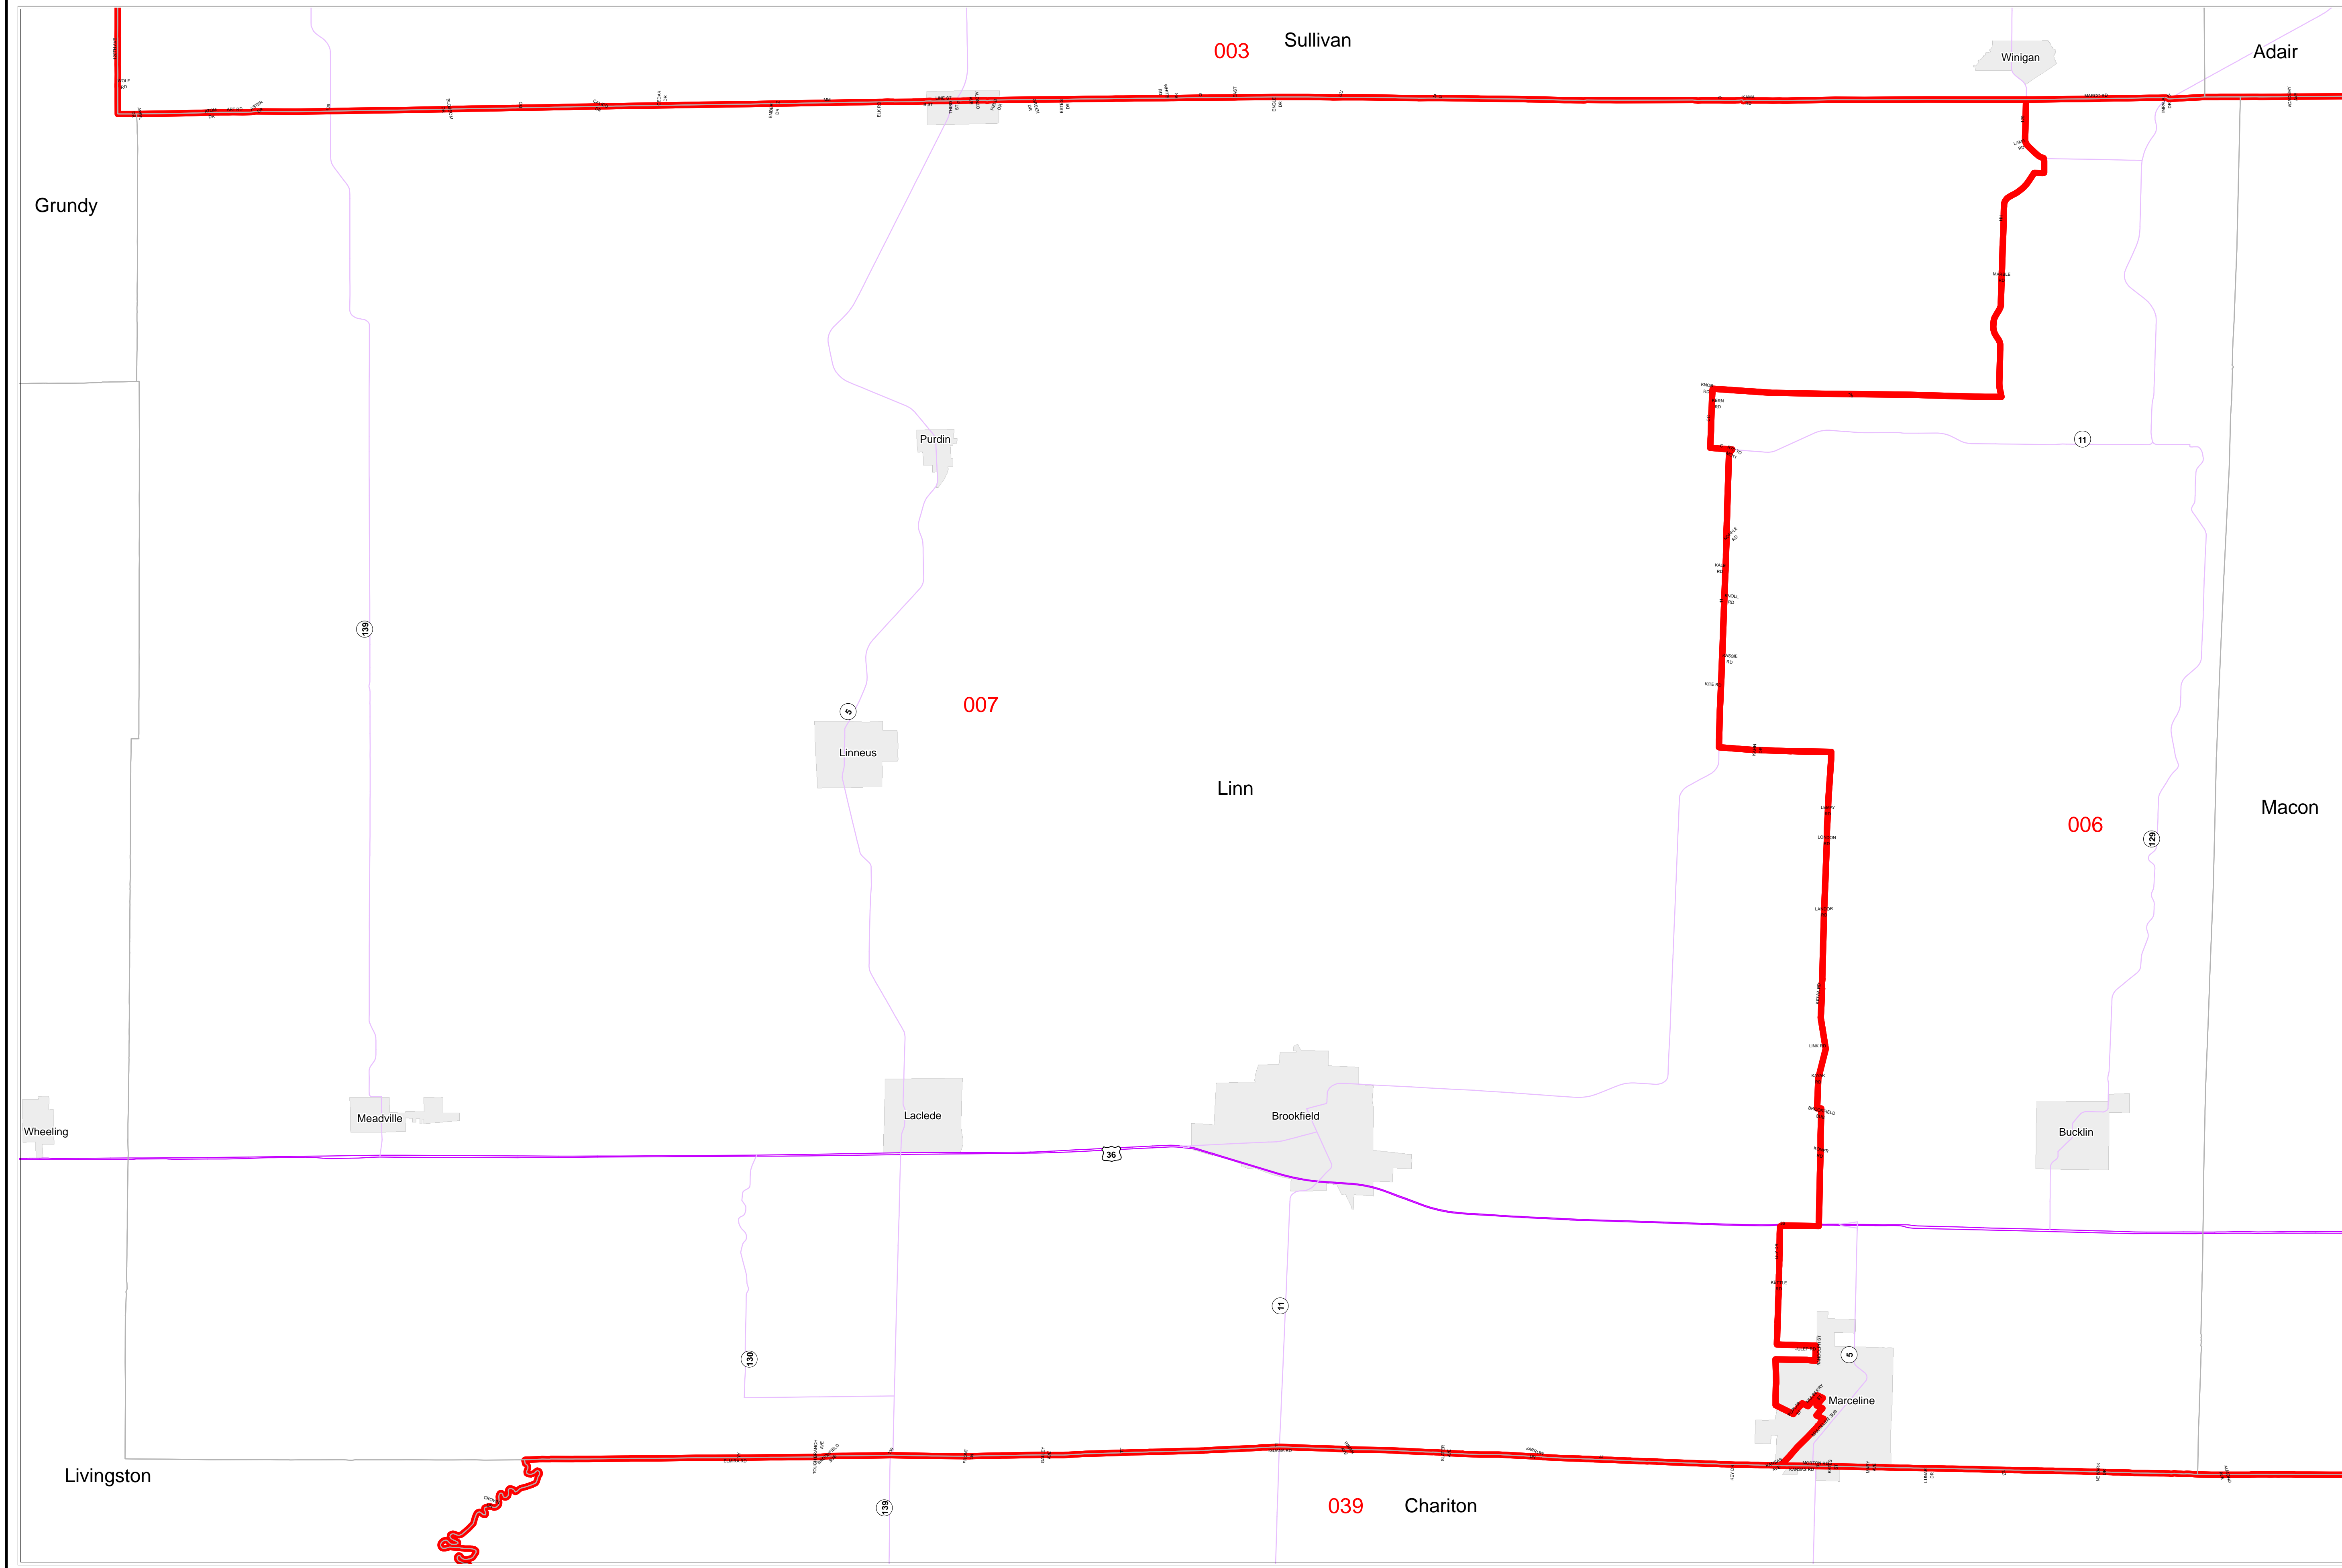

House Apportionment Plan 2011

Missouri Appellate Apportionment Commission